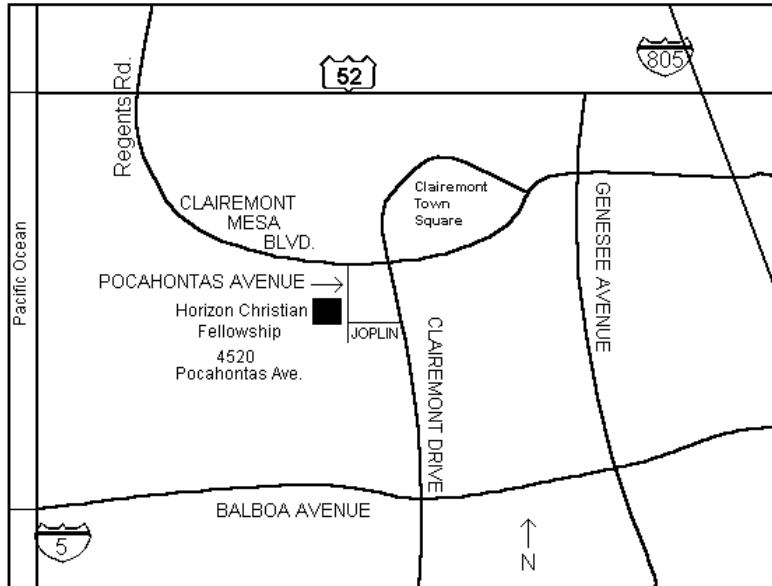

From I-5 exit Balboa Ave and go east on Balboa
Turn left onto Clairemont Drive
Turn left onto Joplin (the cross streets are in alphabetical order)
Turn right at stop sign (Pocahontas Ave)
The church will be on your left side

From I-805 exit Clairemont Mesa Blvd west
Turn left onto Clairemont Drive
Turn right onto Joplin (first right)
Turn right at stop sign (Pocahontas Ave)
The church will be on your left side

From I-15, take 52-west
Exit Clairemont Mesa Blvd/Regents Rd
Turn left off of exit onto Clairemont Mesa Blvd
Follow up hill
Turn right on Clairemont Drive
Turn right onto Joplin (first right)
Turn right at stop sign (Pocahontas Ave)
The church will be on your left side